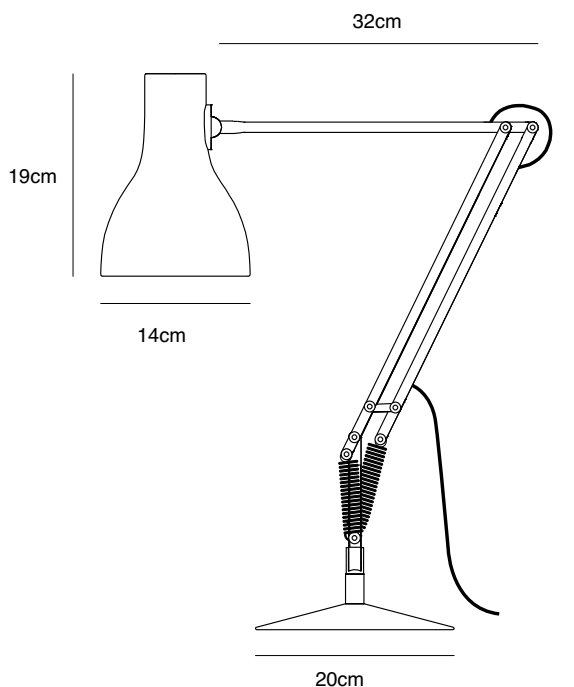

Type 75™

ANGLEPOISE®

Type 75™ Collection | Technical Sheet

Launched In 2004 | Designed by Sir Kenneth Grange

Colours

Desk Lamp - Jet Black
Desk Lamp - Brushed Aluminium
Desk Lamp - Jasmine White
Desk Clamp - Jet Black*
Desk Clamp - Brushed Aluminium*
Desk Clamp - Jasmine White*
Wall Mounted - Jet Black*
Wall Mounted - Brushed Aluminium*
Wall Mounted - Jasmine White*
Desk Insert - Jet Black*
Desk Insert - Brushed Aluminium*
Desk Insert - Jasmine White*

*Accessory is included and is not colour-matched.

Collaborations

Anglepoise + Paul Smith - Edition One*
Anglepoise + Paul Smith - Edition Two*
Anglepoise + Paul Smith - Edition Three*
Anglepoise + Margaret Howell - Yellow Ochre
Anglepoise + Margaret Howell - Seagrass
Anglepoise + Margaret Howell - Saxon Blue

*Selected stores only. Please contact for more information.

Description

We have spent 80 years refining exactly what a task lamp can and should be and here it is. Our best-selling Type 75™ desk lamp combines all the high quality fittings and features you have come to expect from an Anglepoise®, with elegant, classic looks, flowing movement and full adjustability.

Materials

- Matt paint or brushed aluminium finish
- Aluminium shade
- Aluminium arms
- Chrome plated fittings
- Cast iron base with aluminium cover
- Anglepoise® constant tension spring technology

Dimensions

Max.
53cm

- Shade diameter: 14cm
- Shade height: 19cm
- Max reach: 66cm (from base to shade)
- Base diameter: 20cm
- Cable length: 270cm
- Lamp Packaging (L x W x H): 31cm x 17cm x 44cm
- Lamp Packaged Weight: 3.65kg

Electrical

- Voltage 220/240V, 50/60Hz
- Class II - Double insulated
- Note: Bulb weight critical for balance. Approximate bulb weight 25-60g
- Inline cable switch (34cm from product)
- Plug: 2-pin Europlug to CEE 7/16
- E27 lamp holder
- Maximum permitted bulb: 20W CFL / 10W LED E27
- Supplied with compatible E27 bulb (either 15W CFL or 5W LED)
  - 5W LED bulb:
    - Luminous Intensity: 470lm
    - Life: 20,000 Hours
    - Non-dimmable
    - Colour Temperature: 2700K
    - CRI (Ra): 80
  - 15W CFL bulb:
    - Luminous Intensity: 830lm
    - Life: 6,000 Hours
    - Non-dimmable
    - Colour Temperature: 2700K
    - CRI (Ra): 80